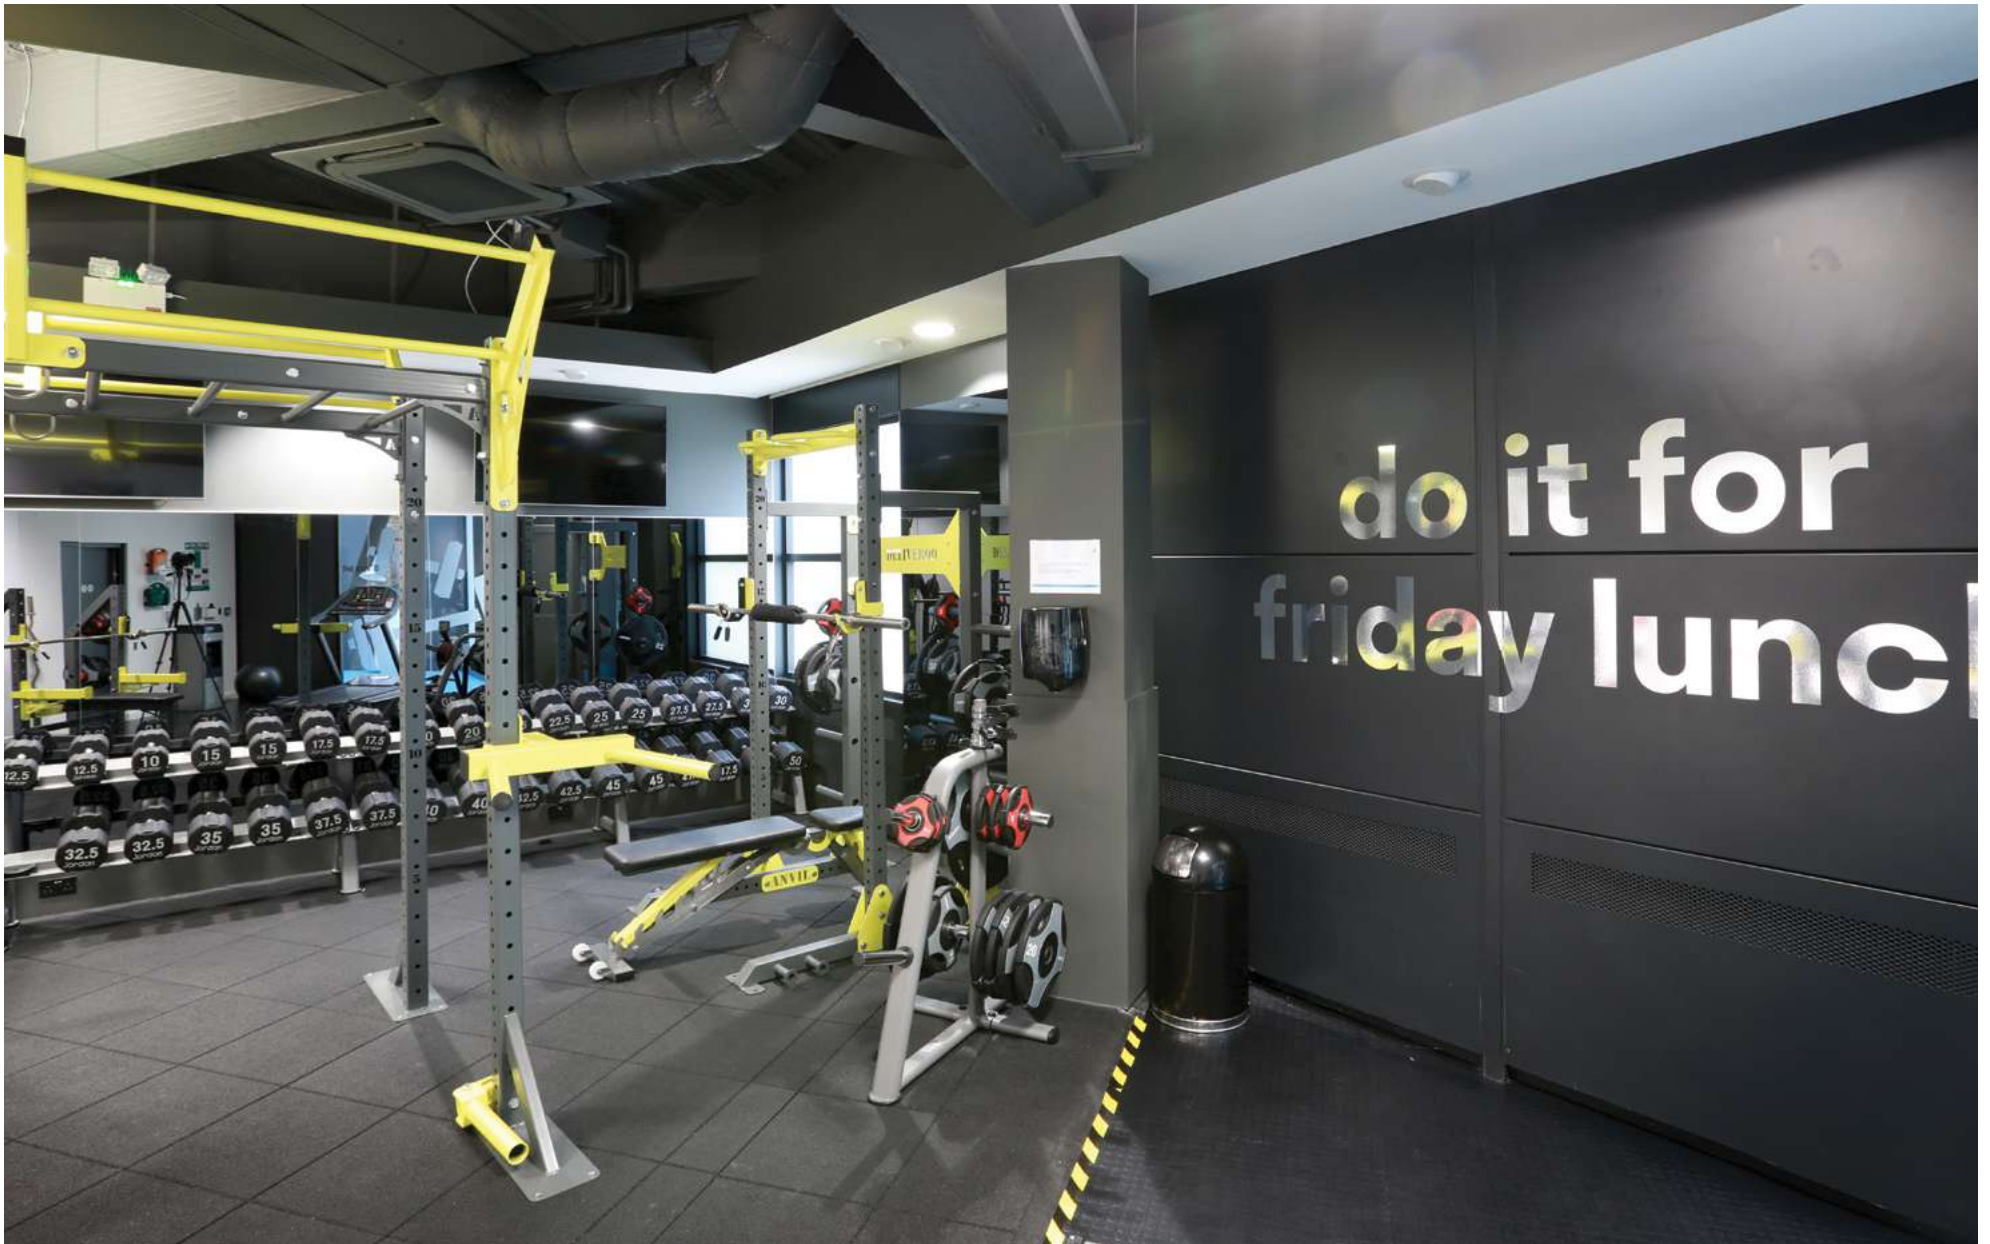

THE
POOL & SPA
GOODMANS
FIELDS

STAFF ONLY

SUPERSONIC

“We offer a wealth of experience and expertise to help people achieve their goals and enjoy their fitness journey.”

Richard Moon, Director

Get in touch

We are always happy to discuss ideas and seek the perfect solutions. Contact our friendly team below.